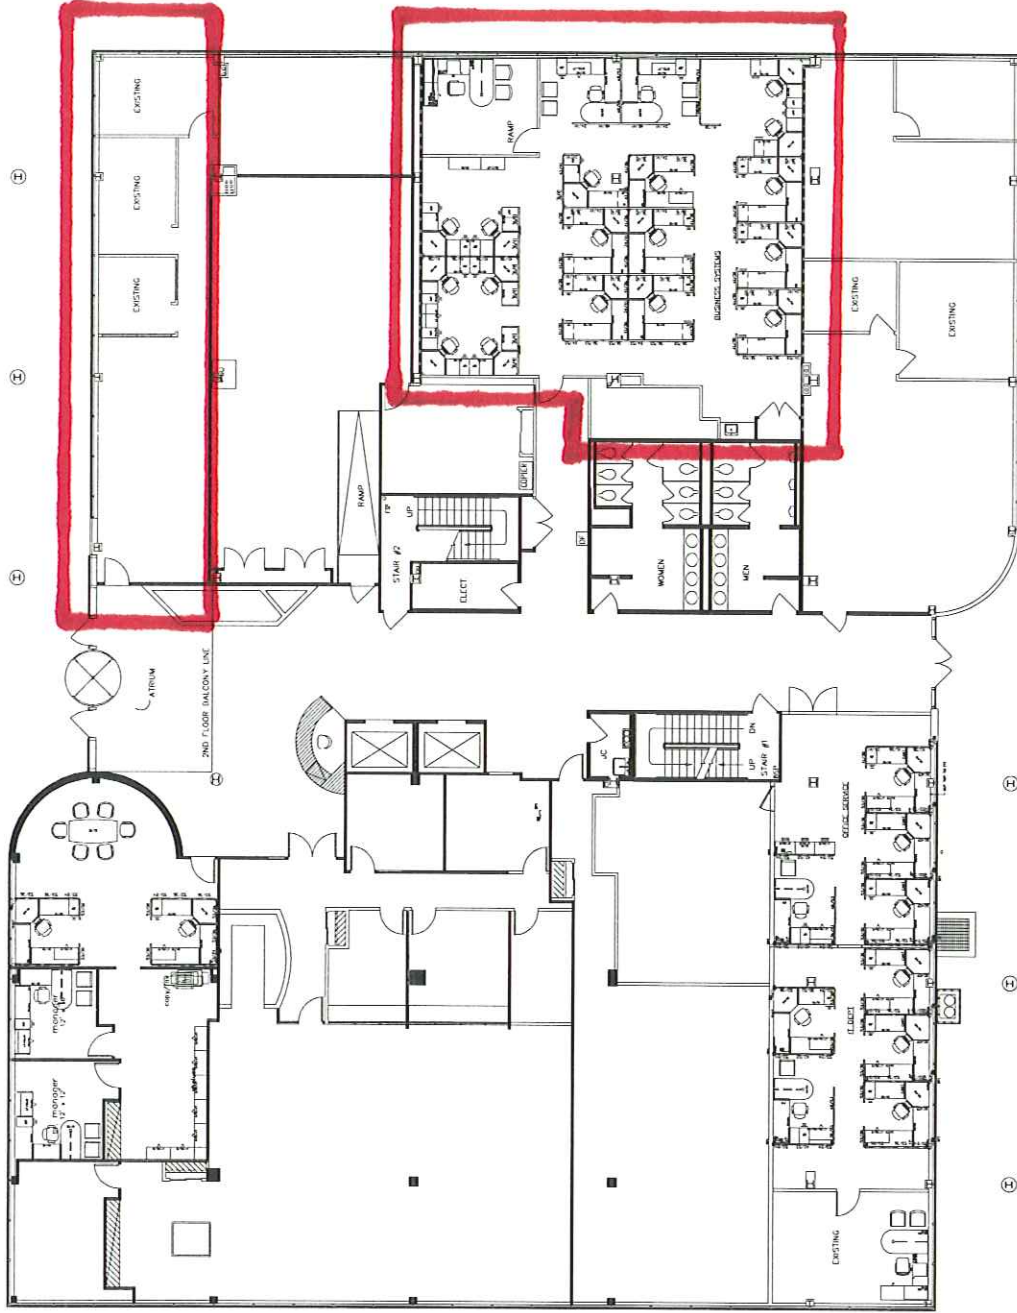

+/- 1,244
RSF

+/- 2,598
RSF

Real Estate Strategies Corporation

3 Executive Drive, Suite 400
Somerset, New Jersey 08873

908 245 5999

LICENSED BROKER

PROJECT INFORMATION
Hapag-Lloyd
Headquarters,
399 Hees Lane
Piscataway, New Jersey 08854
Existing Furniture Plan
1st Floor